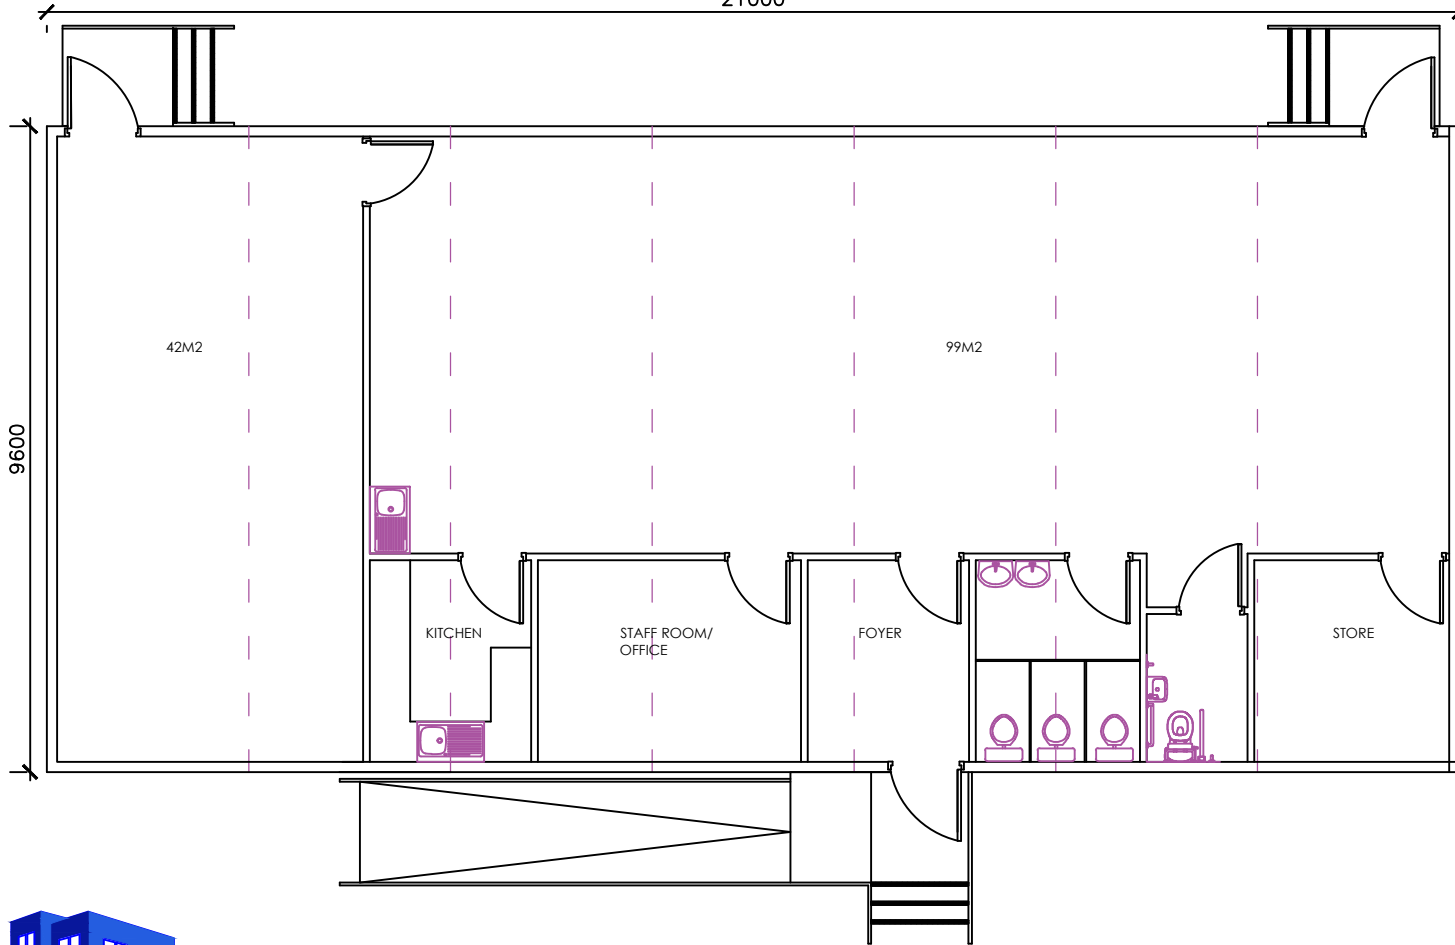

21000

9600

42M2

99M2

KITCHEN

STAFF ROOM/  
OFFICE

FOYER

STORE

**COTAPLAN**

MODULAR BUILDING SYSTEMS FOR SALE OR HIRE. EST 1982

○ TYPICAL 40 PLACE NURSERY